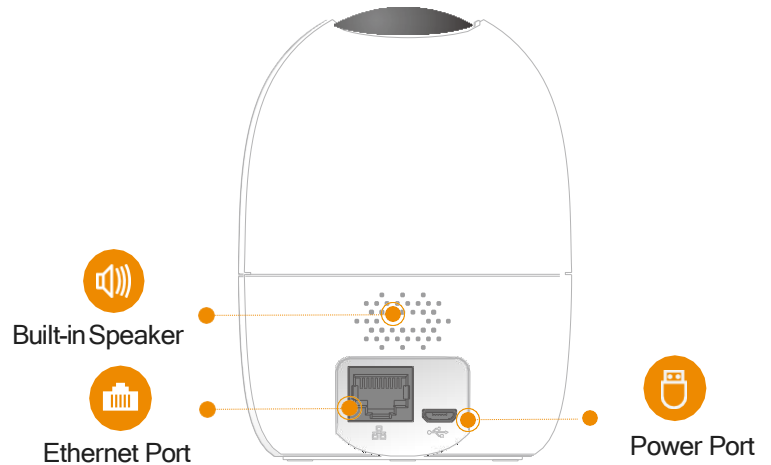

imou

Ranger 2

Model ID: IPC-A22EP-D

1080P H.265 Wi-Fi Pan & Tilt Baby Monitor Camera

With 1080P Full HD live monitoring and 0 ~355 ° pan & -5~80°tilt features, Ranger 2 ensures every corner of your home completely covered. Human Detection quickly finds human targets in images and immediately sends a notification to you. Privacy Mode helps protect your personal privacy when you are home, and Smart Tracking function lets the camera follows moving objects when it detects motion.

Diversified Storage

Supports NVR, Cloud Storage or Micro SDcard (up to 256GB)

Two-way Talk

Communicate with family and pets easily

Stay close with what you care

With Cloud service, you will have access to what you care as long as Internet is available. You can record daily or motion videos on Cloud and play back anytime anywhere.

<http://www.imoulife.com>

Front View

Back View

Specifications

Camera

1/2.7" 2Megapixel Progressive CMOS
2MP(1920 x 1080)
Night Vision: 10m(33ft) Distance
3.6mm Fixed Lens
Field of View : 93°(H), 48°(V), 115°(D)
355°Pan & -5~80°Tilt

Auxiliary Interface

Micro SD Card Slot (up to 256GB)
Built-in Mic & Speaker
Reset Button

General

DC 5V1A Power Supply
Power Consumption:< 3.5W
Working Environment:- 10°C~+45°C, Less Than 95%RH
Dimensions: 106.1 × 77.4× 77.4mm (4.17× 3.04 × 3.04 nch)
Weight: 238g (0.52lb)
CE, FCC