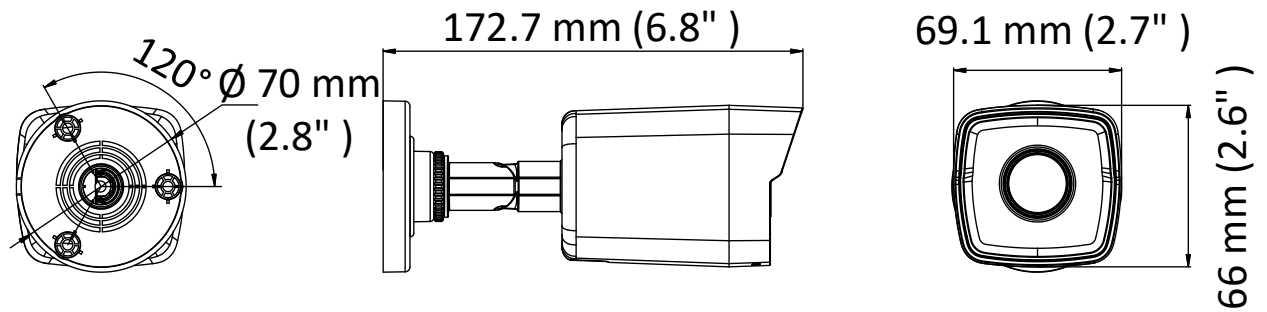

Client	iVMS-4200, Hik-Connect, iVMS-5200, iVMS-4500
Web Browser	IE8+, Chrome 31.0-44, Firefox 30.0-51, Safari 8.0+
<b>Interface</b>	
Communication Interface	1 RJ45 10M/100M self-adaptive Ethernet port
<b>General</b>	
Operating Conditions	-30 °C to 60 °C (-22 °F to 140 °F), humidity: 95% or less (non-condensing)
Power Supply	12 VDC ± 25%, 5.5 mm coaxial power plug PoE (802.3af, class 3)
Power Consumption and Current	12 VDC, 0.3 A, Max: 3.5 W PoE: (802.3af, 36 V to 57 V), 0.2 A to 0.1 A, Max: 4.5 W
Protection Level	IP67
Material	Front cover: metal, back cover & bracket: plastic
Dimensions	Camera: Ø 70 mm × 172.7mm (2.8" × 6.8") With package: 216 mm × 121 mm × 118 mm (8.5" × 4.8" × 4.6")
Weight	Camera: Approx. 270 g (0.6 lb.) With package: Approx. 510 g (1.1 lb.)

## Dimension